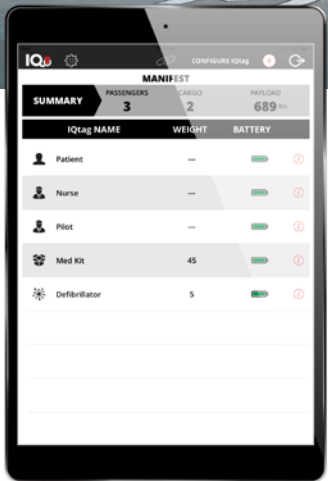

IQtag™

Automated flight manifests. Simple, secure, reliable technology.

IQonboard's patent-pending system uses our IQtag, a Bluetooth-enabled beacon, and iOS App to turn passenger and load manifest reporting into an operational advantage. Allocate beacons to crew, cargo, passengers, and assets, configure the data for each IQtag through the IQonboard App, and benefit from:

Real-time visibility to who and what is onboard, taking the guesswork out of weight and balance calculations.

Flight manifests that are generated automatically and made visible to ground operations in real-time.

IQmap™

Ultimate Visibility for Ground Operations.

Real-time dashboard view of crew, passengers, cargo, and total payload, for improved communications and decreased reliance on radio calls.

Automated flight manifests that are simple & intuitive.

Eliminate the need for manual calculations and data entry, while improving accuracy and saving time.

Easy-to-use App and Web Portal.

Assigning IQtags is a fast and efficient process. Access the IQonboard App, select an IQtag, and enter name/weight. Data is stored until you decide to overwrite it.