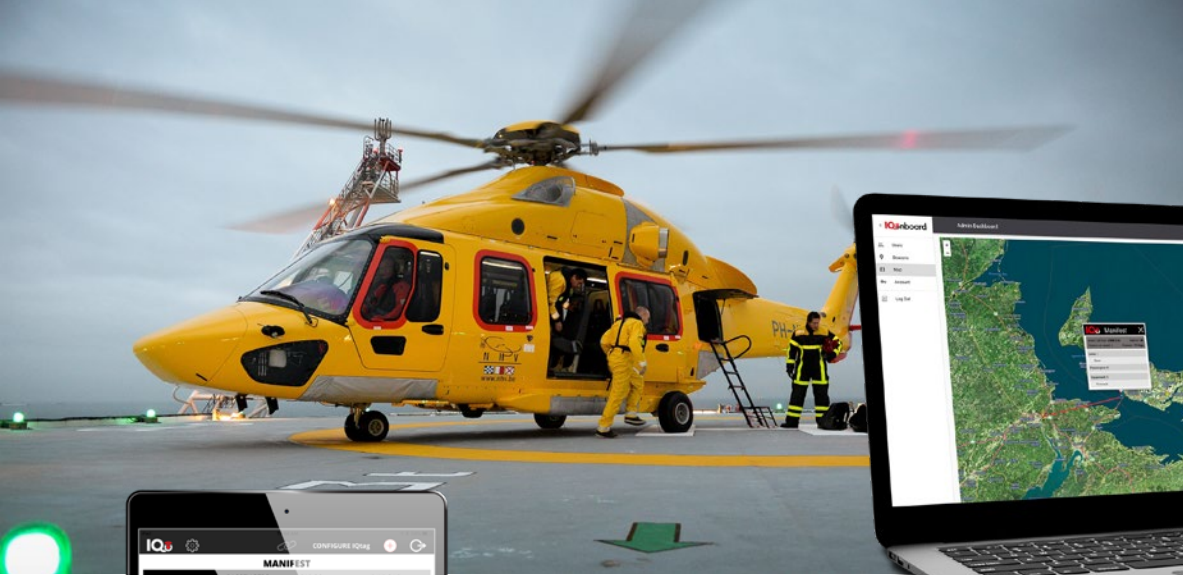

IQonboard™

Real-time visibility to who and what is onboard

For pilots, by pilots

We're proud to offer a solution that was designed specifically for helicopter operators. Affordable technology to enhance safety and reduce pilot workload. No matter if your organization flies air ambulance, search and rescue, oil and gas, tourism, executive/VIP transport, or firefighting missions, IQonboard streamlines the path to flight readiness.

IQtag™

Automated flight manifests. Simple, secure, reliable technology.

IQonboard's patent-pending system uses our IQtag, a Bluetooth-enabled beacon, and iOS App to turn passenger and load manifest reporting into an operational advantage. Allocate beacons to crew, cargo, passengers, and assets, configure the data for each IQtag through the IQonboard App, and benefit from:

Real-time visibility to who and what is onboard, taking the guesswork out of weight and balance calculations.

Flight manifests that are generated automatically and made visible to ground operations in real-time.

IQmap™

Ultimate Visibility for Ground Operations.

Real-time dashboard view of crew, passengers, cargo, and total payload, for improved communications and decreased reliance on radio calls.

Automated flight manifests that are simple & intuitive.